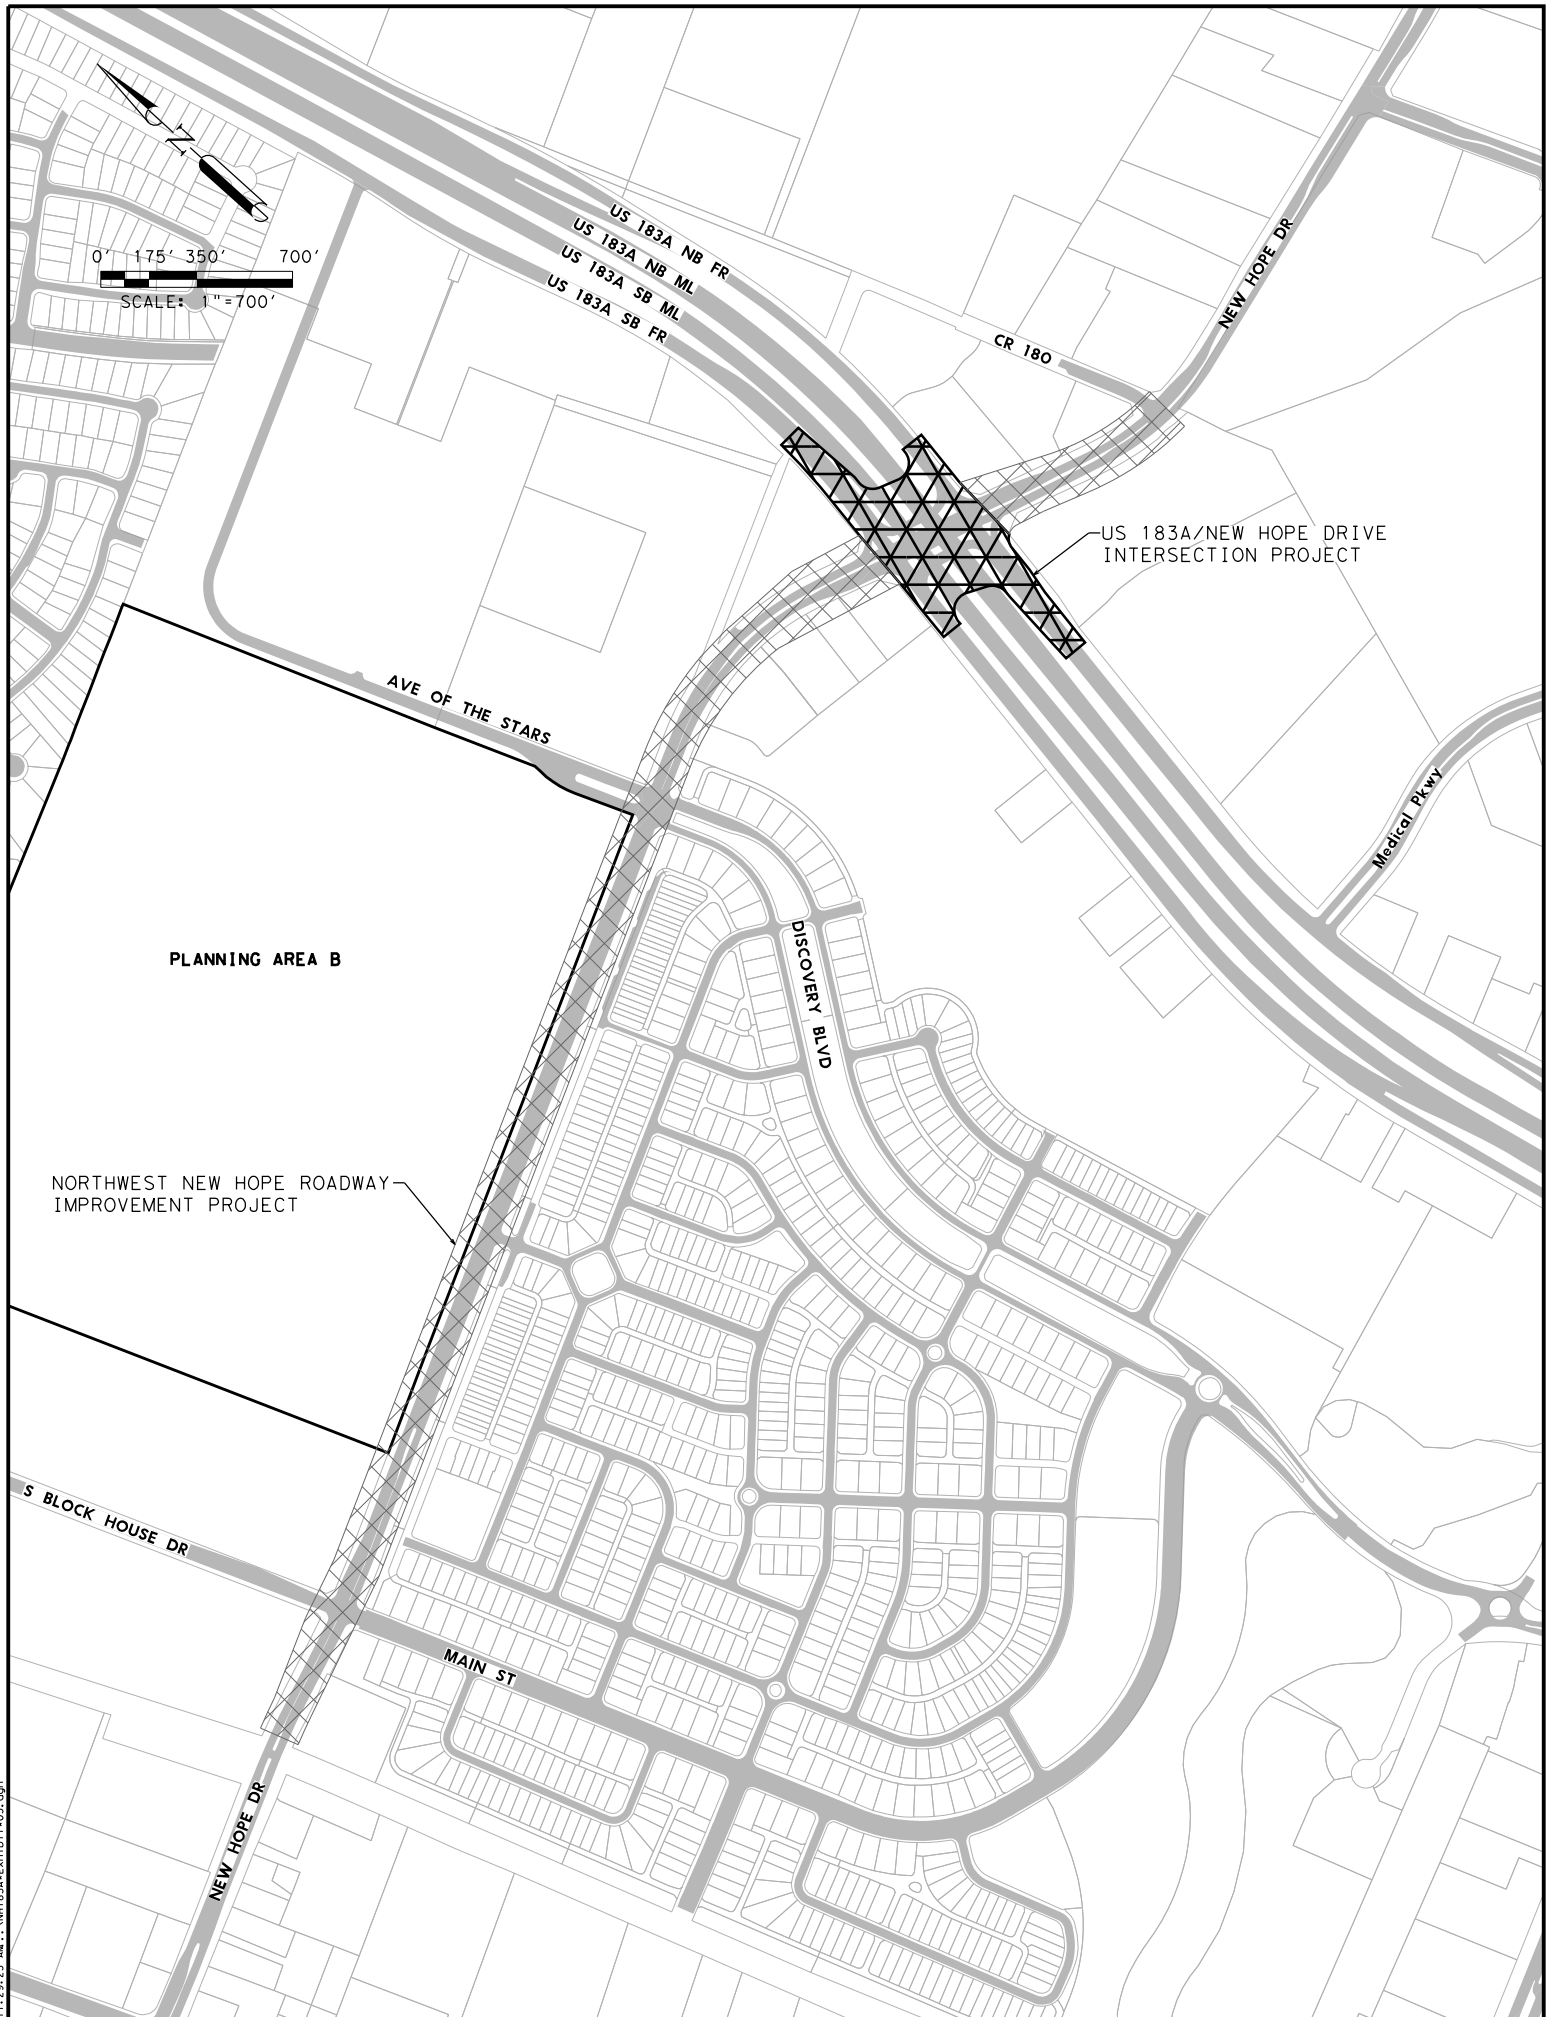

EXHIBIT A
PROJECT LOCATION MAP

EXHIBIT B
CEDAR PARK RESOLUTION

EXHIBIT C
CTRMA RESOLUTION

EXHIBIT D
INTERSECTION PROJECT BUDGET
(Locally Funded and Performed Project)

Cedar Park is responsible for 100% of the costs allocated to it as described below, including overruns.