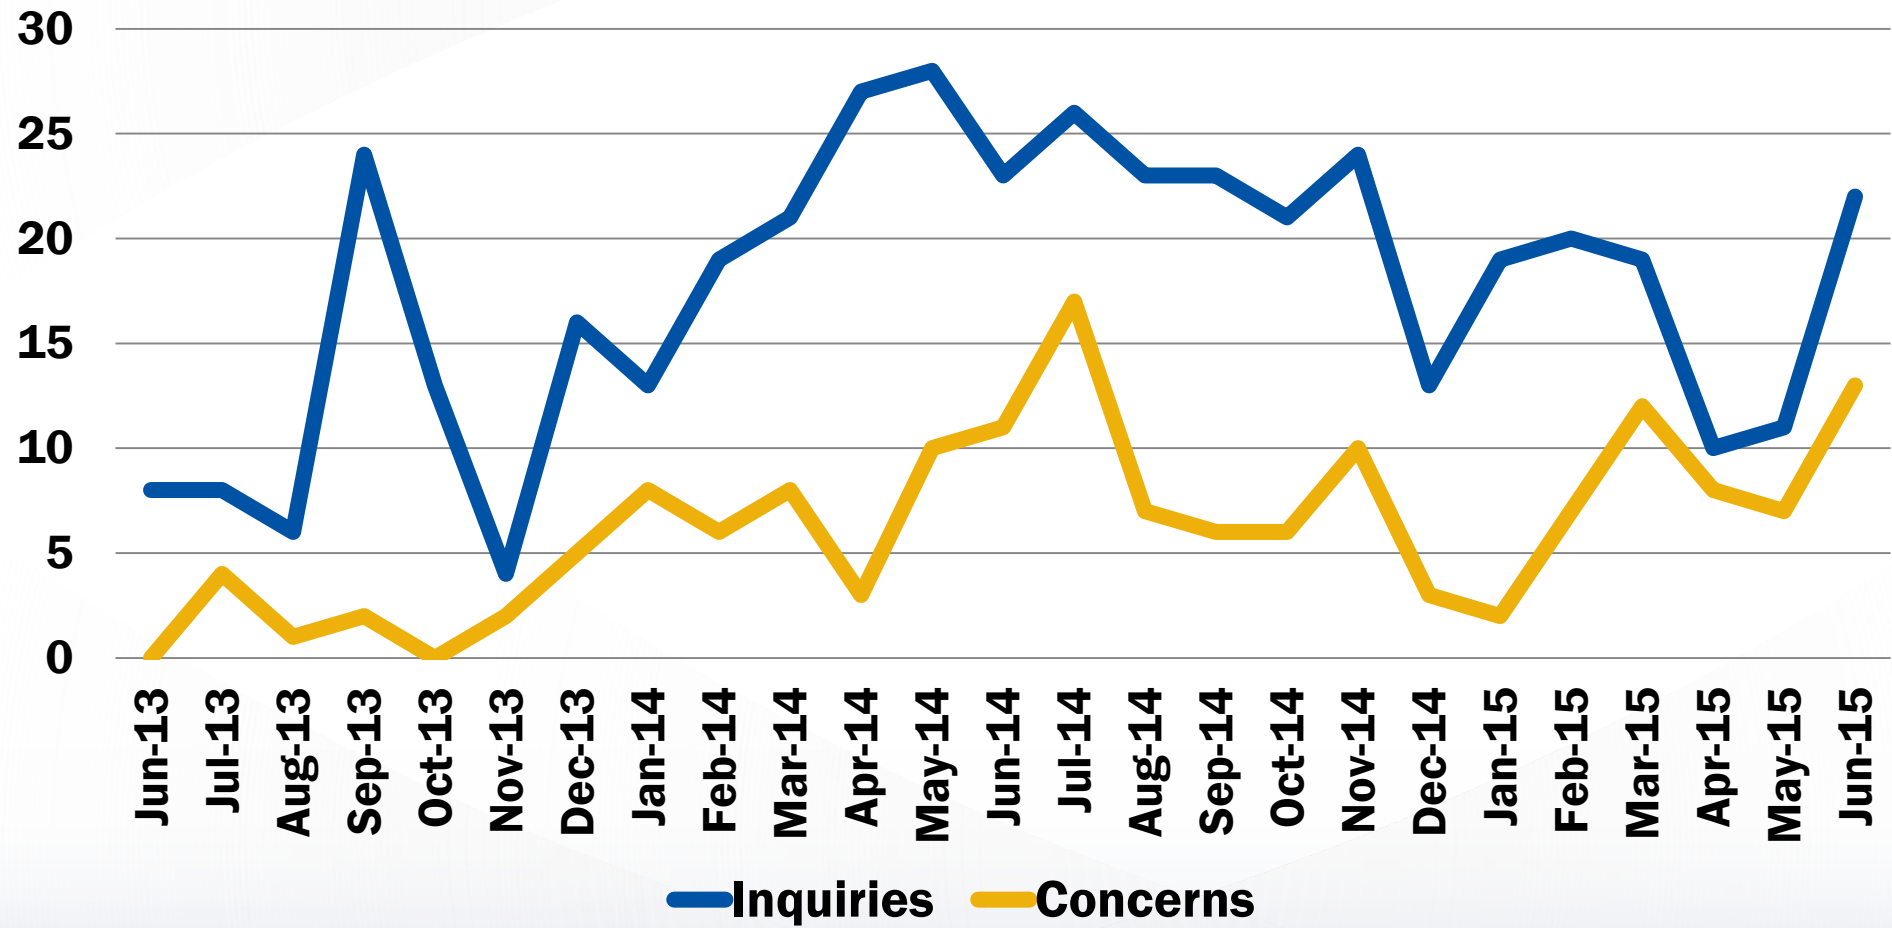

Public Comments